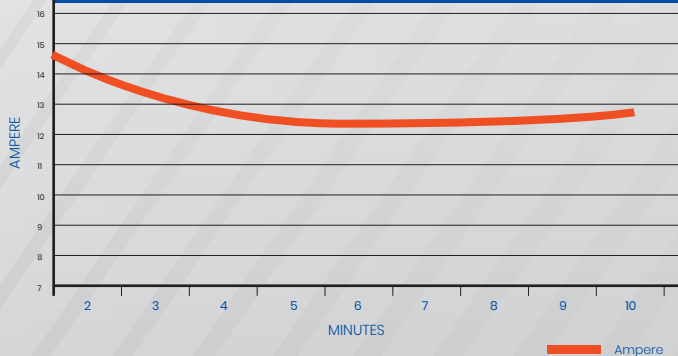

Technical Data Sheet

NS60/L

12V-45Ah

Capacity @25°C	C20	C5
	45 Ah	38 Ah
Reserved Capacity	75 minutes	
Cold Cranking Ampere (@-18°C)	320 A	

Approximate Dimension (mm)

Length	236
Width	128
Height	199
Total Height	220

CAPACITY DISCHARGE PROFILE NS60 at 25°C

CHARGE ACCEPTANCE PROFILE NS60 at 0°C after 50% Capacity Discharge

CAPACITY DISCHARGE PROFILE (RC) IN MINUTES NS60 at 25A, -15°C