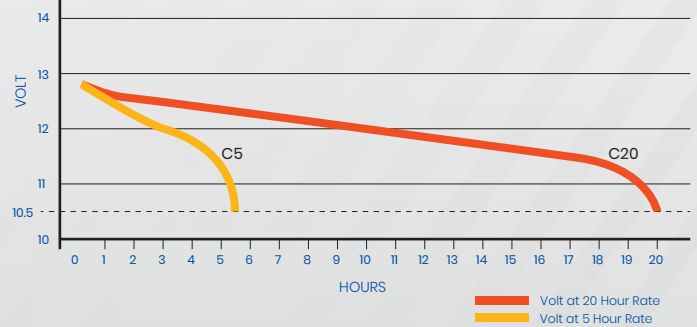

Technical Data Sheet

NS60/L

12V-45Ah

Capacity @25°C	C20	C5
	45 Ah	38 Ah
Reserved Capacity	75 minutes	
Cold Cranking Ampere (@-18°C)	320 A	

Approximate Dimension (mm)

Length	236
Width	128
Height	199
Total Height	220

CAPACITY DISCHARGE PROFILE NS60 at 25°C

CHARGE ACCEPTANCE PROFILE NS60 at 0°C after 50% Capacity Discharge

CAPACITY DISCHARGE PROFILE (RC) IN MINUTES NS60 at 25A, -15°C